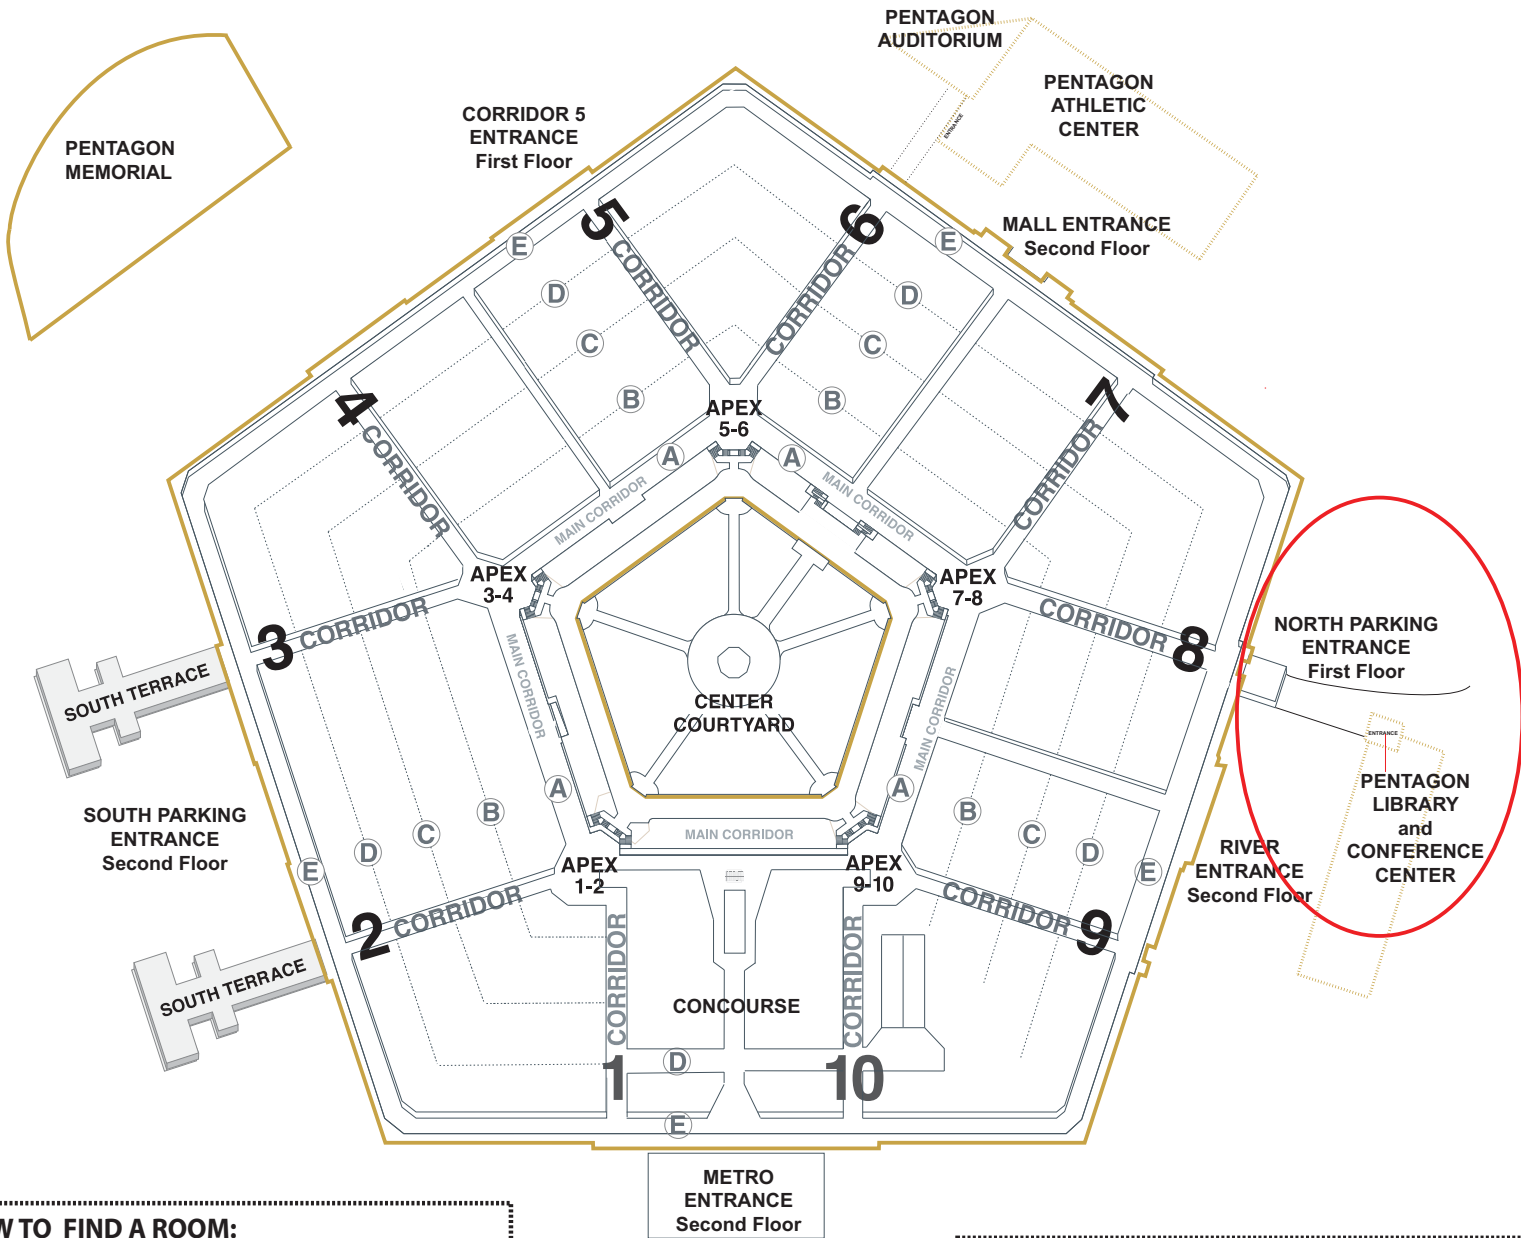

PENTAGON

HOW TO FIND A ROOM:

3D1026

FLOOR RING CORRIDOR ROOM NUMBER

DIRECTIONS TO:

- Pentagon Library and Conference Center (PLC2)** - From the A ring on the 2nd floor, proceed down Corridor 8 and exit the building. Walk straight across bridge and enter the PLC2.
- Pentagon Auditorium or Pentagon Athletic Center (PAC)** - From the A ring, proceed down Corridor 6 to the E ring. Go down to the Basement level. Follow the signs. PAC on right-hand side. Auditorium at end of hallway.
- PENTAGON MEMORIAL** - From inside the building, exit from Metro entrance, Corridor 2, or Corridor 3. Proceed to the right and follow signs.

YOU ARE HERE